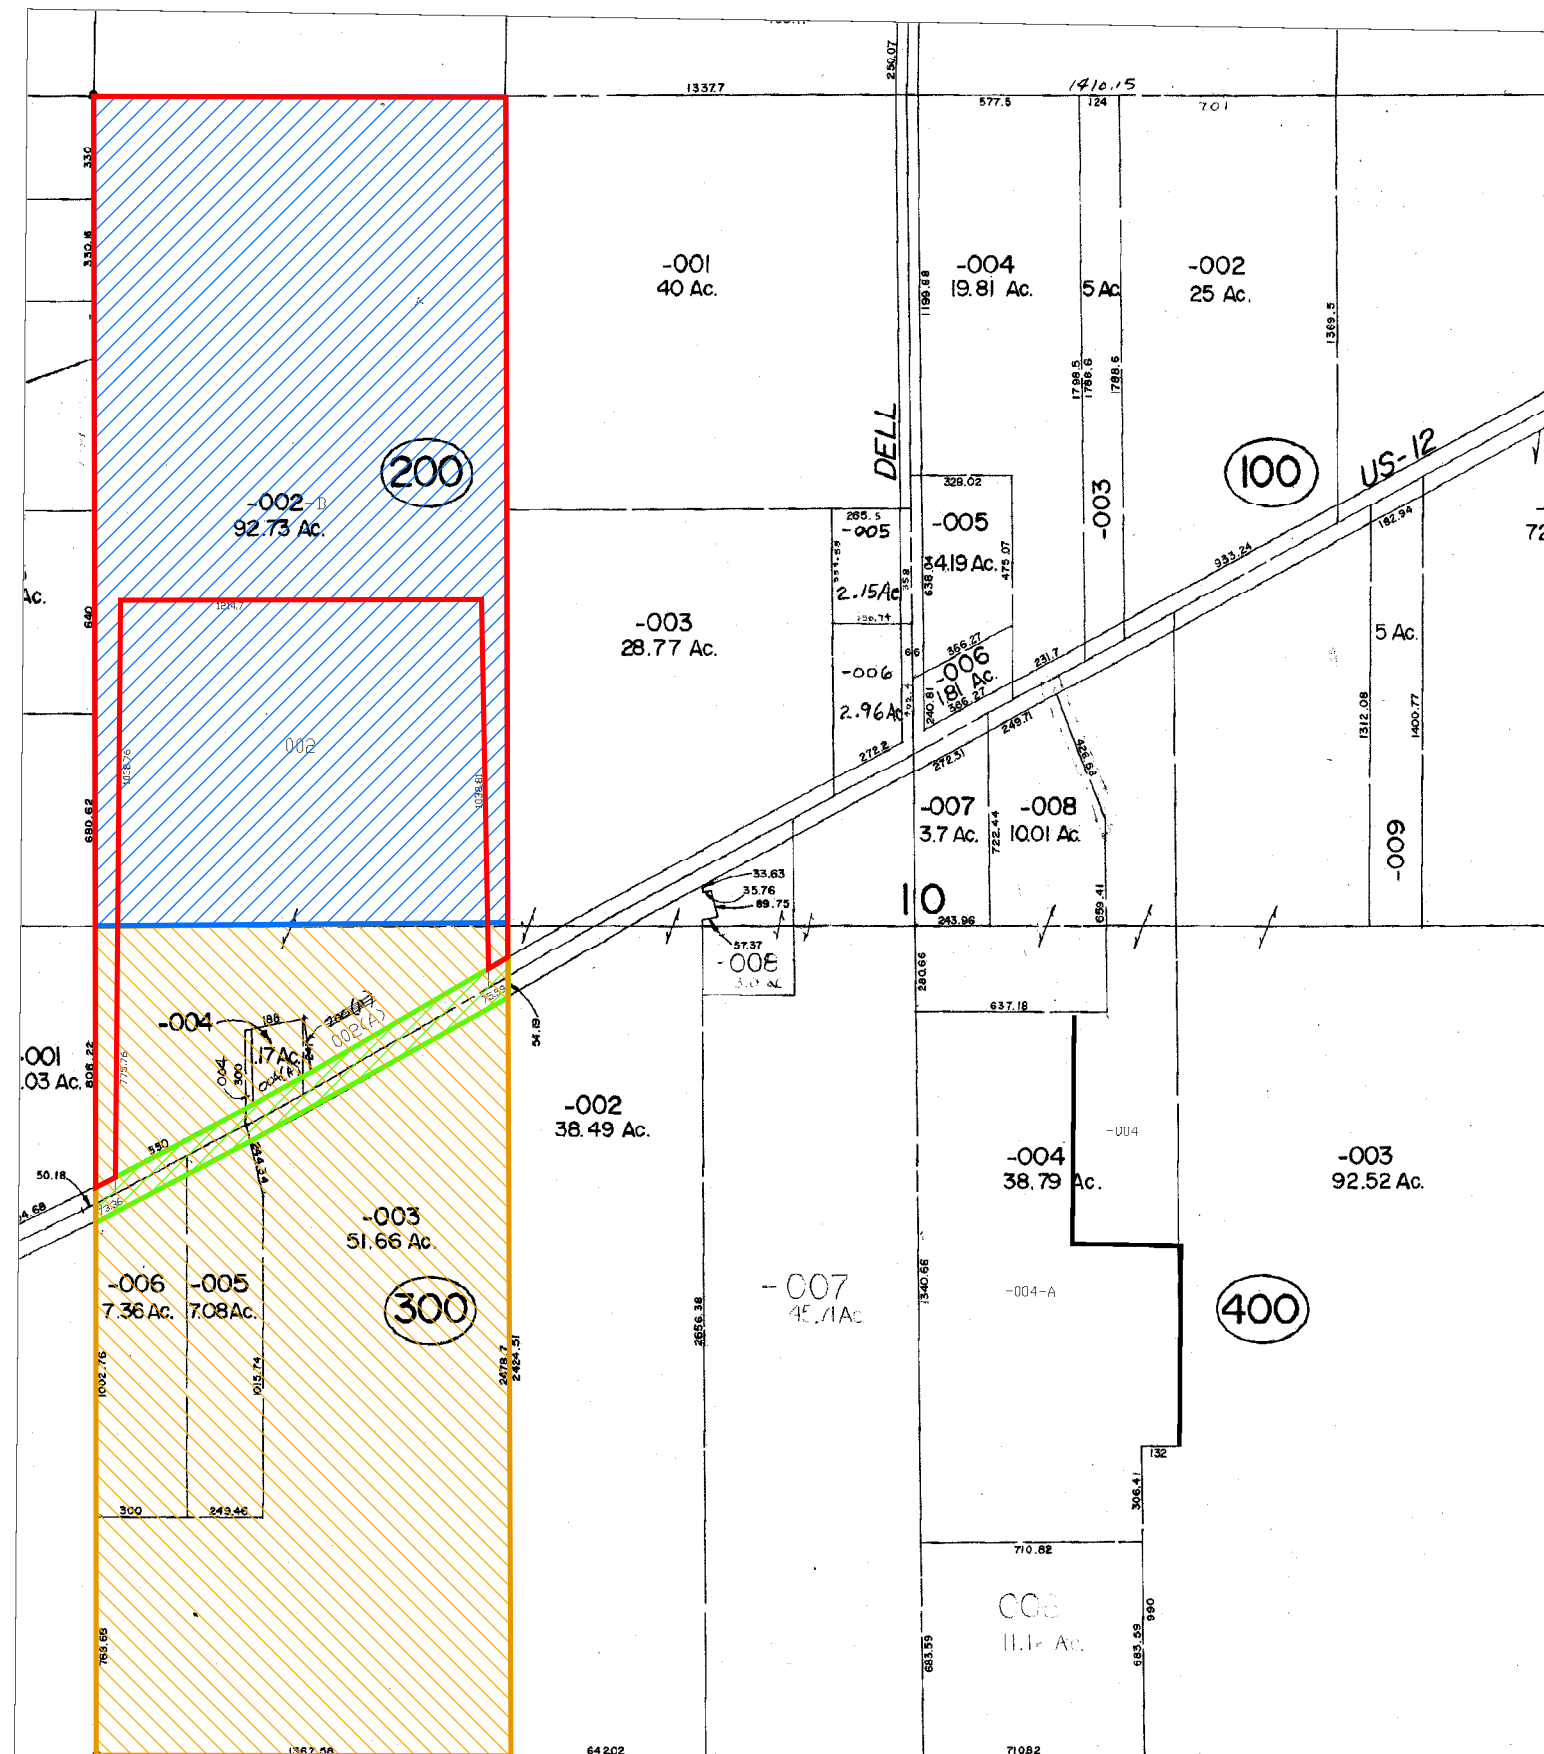

Engineering

Legend

- #R-18-10-200-007
- Liber534 Pg366
- And Of Liber534 Pg366
- Excepting And Reserving Of Liber534 Pg366

NOTE: This map is not a survey of the land depicted hereon. You should not rely upon it for any purpose other than orientation to the general location of the parcel or parcels depicted. First American Title Company expressly disclaims any liability for alleged loss or damage which may result from reliance upon this map.

NOT TO SCALE

Legend

-  Liber4311 Pg483 - Parcel A
-  Liber1054 Pg324
-  Excepting Of Liber1054 Pg324
-  Liber1079 Pg588
-  Excepting Of Liber1079 Pg588
-  Liber1968 Pg89
-  Excepting Of Liber1968 Pg89
-  Liber2039 Pg404
-  Excepting Of Liber2039 Pg404
-  Liber1828 Pg649
-  Excepting Of Liber1828 Pg649

NOTE: This map is not a survey of the land depicted hereon. You should not rely upon it for any purpose other than orientation to the general location of the parcel or parcels depicted. First American Title Company expressly disclaims any liability for alleged loss or damage which may result from reliance upon this map.

NOT TO SCALE

File : 1U8VM101
County : Washtenaw
Map Name: MAP-Engineering_1_Eng Map

003
77 Ac.

SALINE
SE

Engineering

Legend

-  And Of Liber1828 Pg649
-  Also Of Liber1828 Pg649 - Property
-  Also Of Liber1828 Pg649 - Condition
-  Excepting Of And Of Liber1828 Pg649