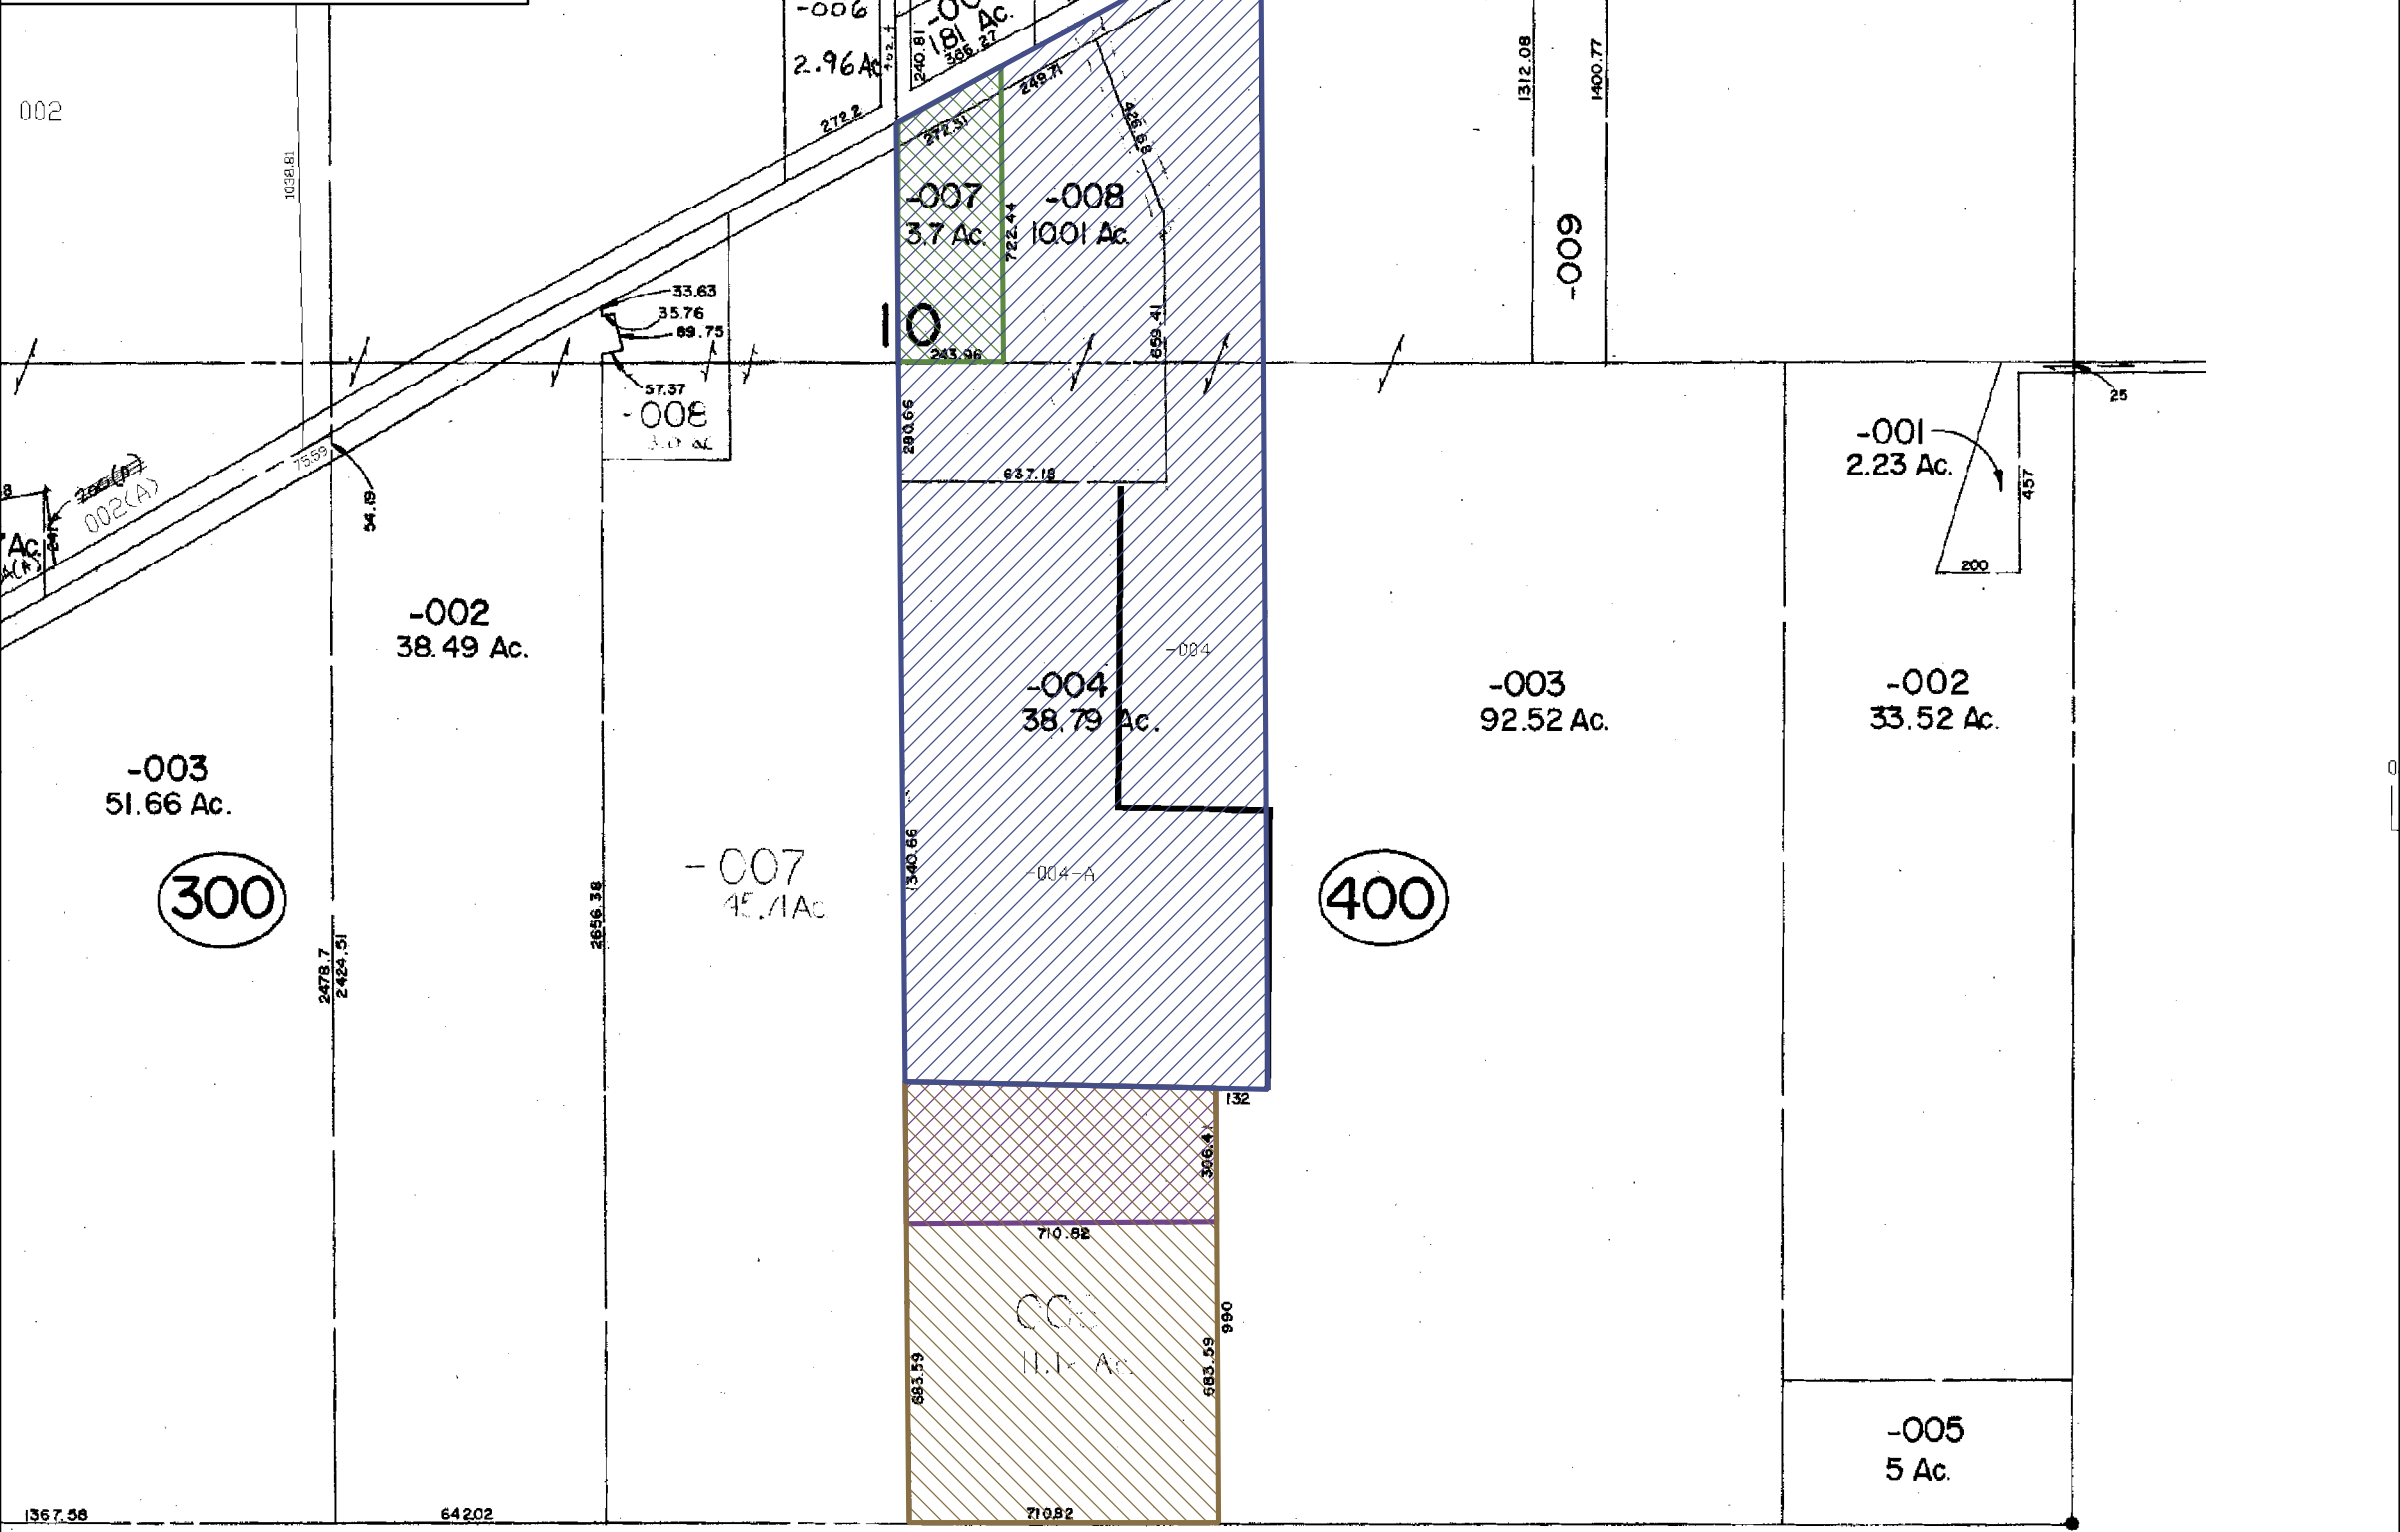

NOT TO SCALE

File : 1U8VM101
County : Washtenaw
Map Name: MAP-Engineering_1_Eng Map

003
77 Ac.

SALINE
SE

Engineering

Legend

-  And Of Liber1828 Pg649
-  Also Of Liber1828 Pg649 - Property
-  Also Of Liber1828 Pg649 - Condition
-  Excepting Of And Of Liber1828 Pg649